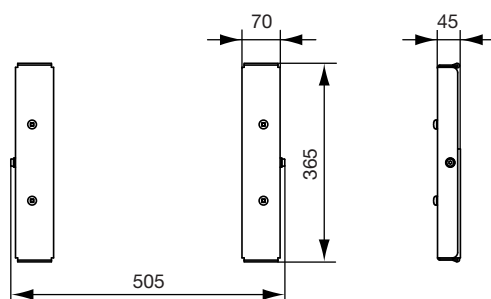

Bathroom adaptations

LinidoSolutions

Technical drawings / Accessories for shower seats

All measurements are in mm. For complete article numbers, please consult the order information document which is available on our website.

Height adjustment system, for shower seat

Art. no. LI2215.1014-xx

Height adjustment system, for shower seat

Art. no. LI2215.1024-xx