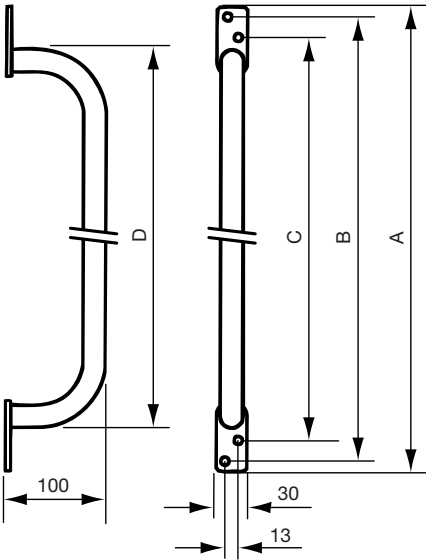

## Technical drawings / Door frame grab rails

All measurements are in mm. For complete article numbers, please consult the order information document which is available on our website.

**Door frame grab rail S/M/L** | Art. no. LI2619.0301-02, LI2619.0451-02, LI2619.0601-02

Art. Nr	A	B	C	D
LI2619.030	300	280	240	215
LI2619.045	450	430	390	365
LI2619.060	600	580	540	515